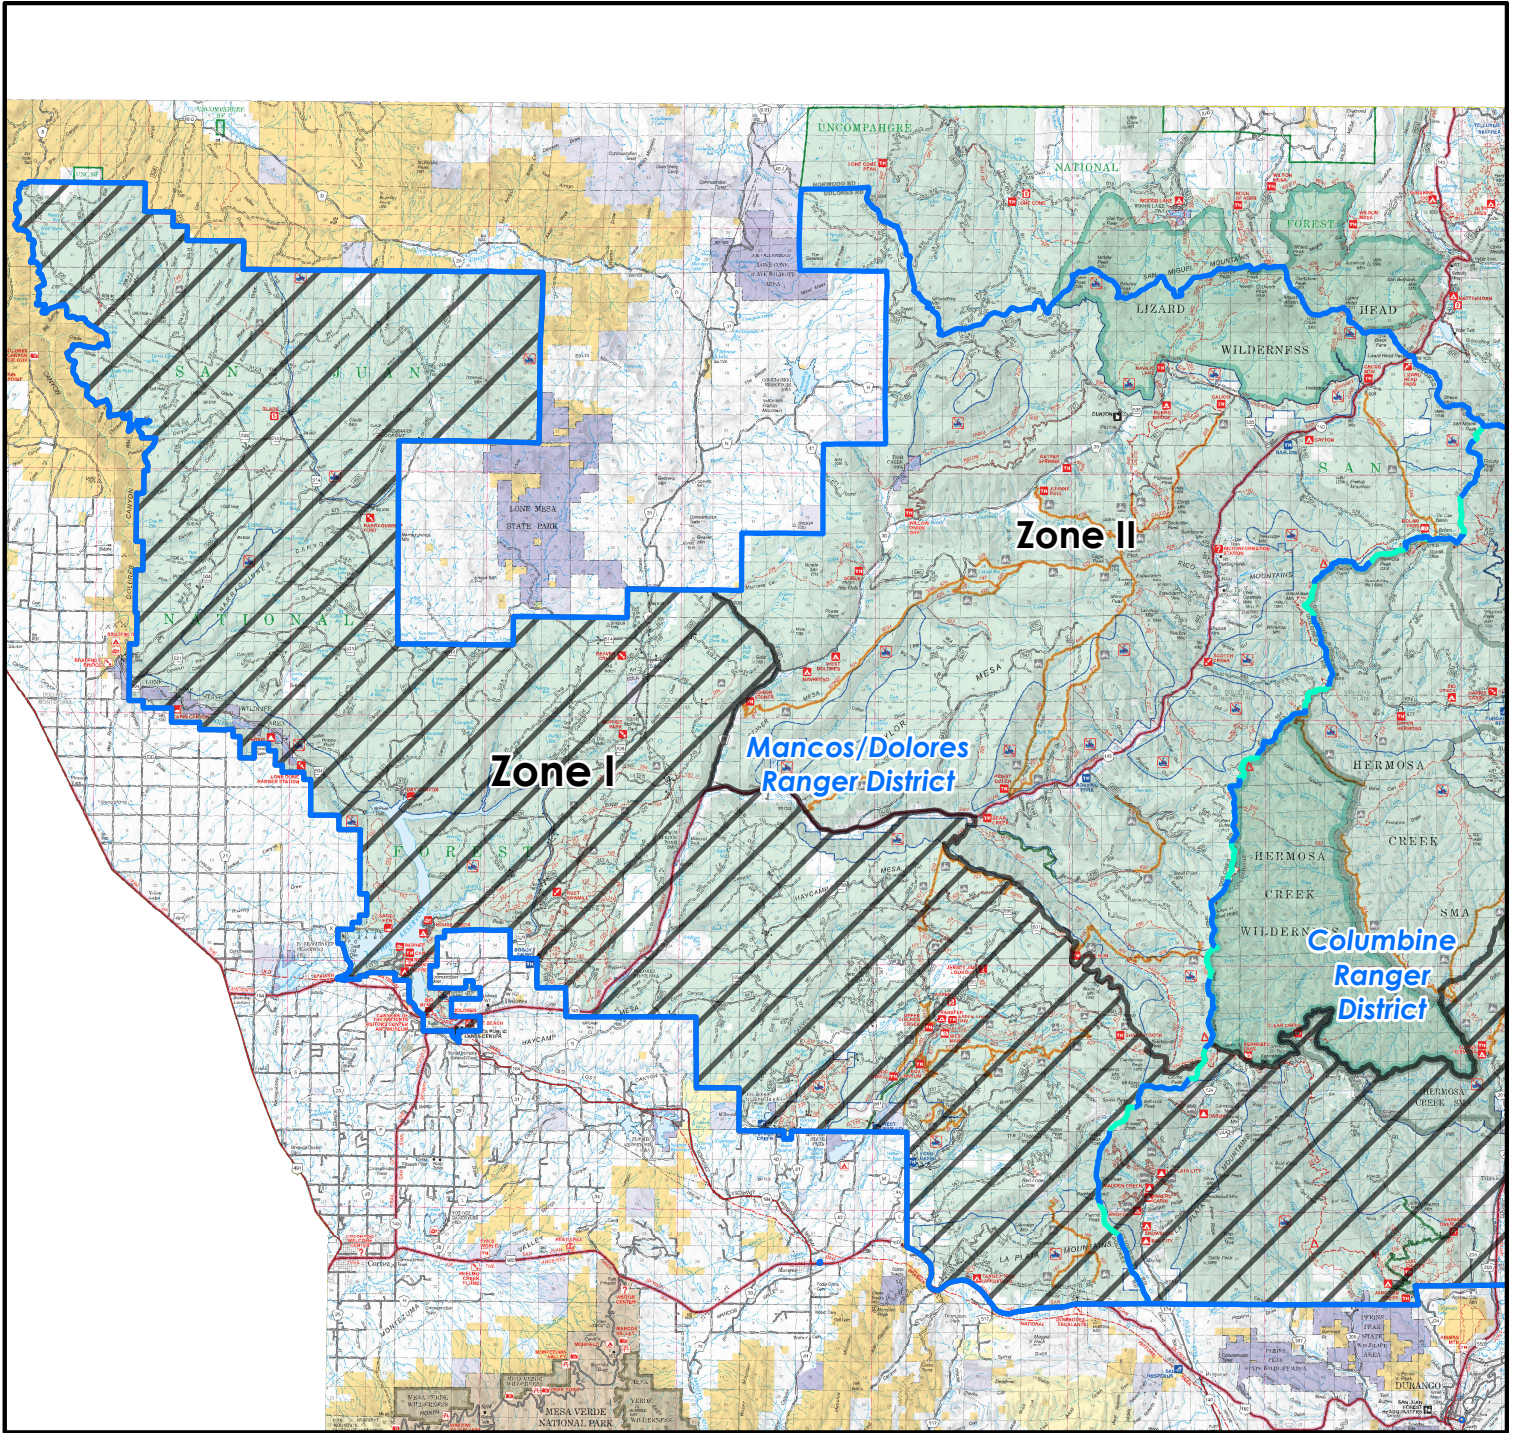

**San Juan National Forest**  
**Mancos-Dolores Ranger District**

 Described Area  
 Ranger District Boundaries  
 San Juan National Forest